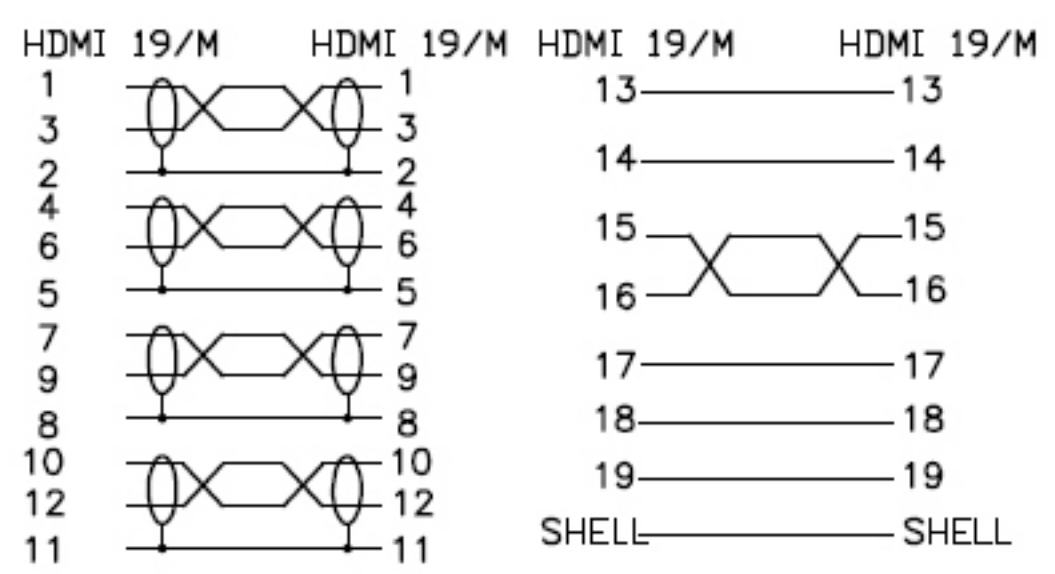

REV	DESCRIPTION
△	

参数要求

1. marking: 允 AWM E258864 STYLE 20276 80°C 30V VW-1 HDMI CABLE

DESCRIPTION

PIN OUT

HDMI 1.3 a
ROSH Compliance

	DESCRIPTION	HDMI CABLE			
	PRAR NO.	HDM-FT1000			
DRAW	July zhang	D NO.			
CHECK		DATE	2009/04/10	Ver.	A
APP.		SHEET	1/1	UNIT	mm
				SCALE	1:1

NO.	PART NO.	PART NAME	MATERIAL	Q' TY	REMARKS
3	3517501	MOLDING	UL 80°C 45P PVC	2	BLACK
2	7219001	CONN.	HDMI 19PIN MALE	2	30U
1	6119002	CABLE	UL 20276 4P*26AWG+1P*26AWG+5C*26AWG+AB+PVC O. D. :9.5mm	1	BLACK