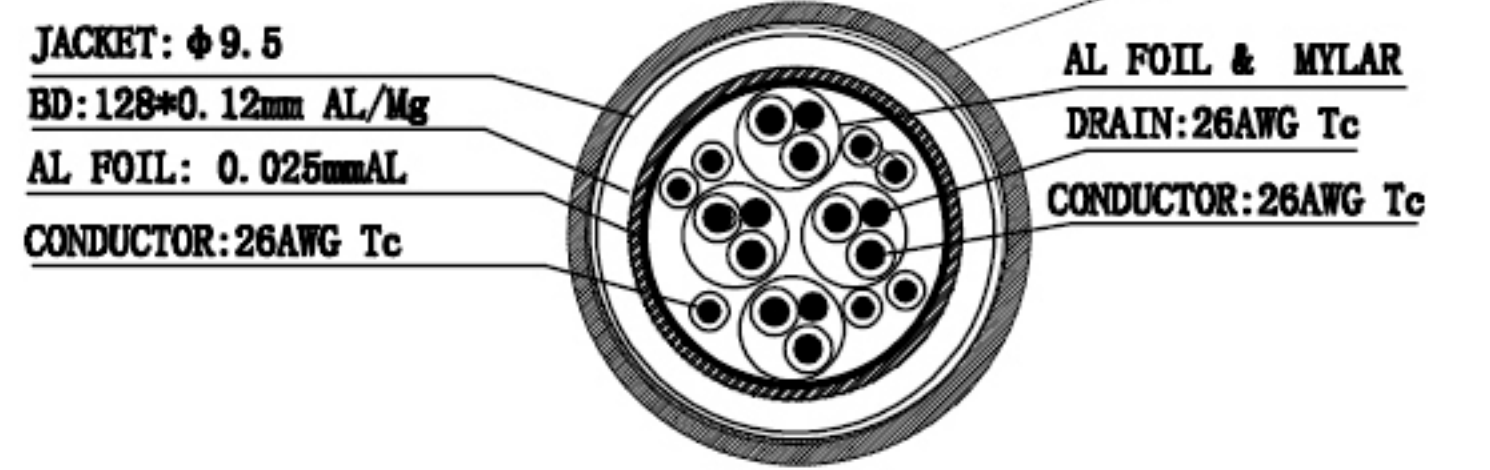

REV	DESCRIPTION
△	

参数要求

1. marking: 允 AWM E258864 STYLE 20276 80°C 30V VW-1 HDMI CABLE

DESCRIPTION

PIN OUT

HDMI 1.3 a
ROSH Compliance

	DESCRIPTION	HDMI CABLE			
	PRAR NO.	HDM-FT1000			
DRAW	July zhang	D NO.			
CHECK		DATE	2009/04/10	Ver.	A
APP.		SHEET	1/1	UNIT	mm
				SCALE	1:1

NO.	PART NO.	PART NAME	MATERIAL	Q' TY	REMARKS
3	3517501	MOLDING	UL 80°C 45P PVC	2	BLACK
2	7219001	CONN.	HDMI 19PIN MALE	2	30U
1	6119002	CABLE	UL 20276 4P*26AWG+1P*26AWG+5C*26AWG+AB+PVC O. D. :9.5mm	1	BLACK