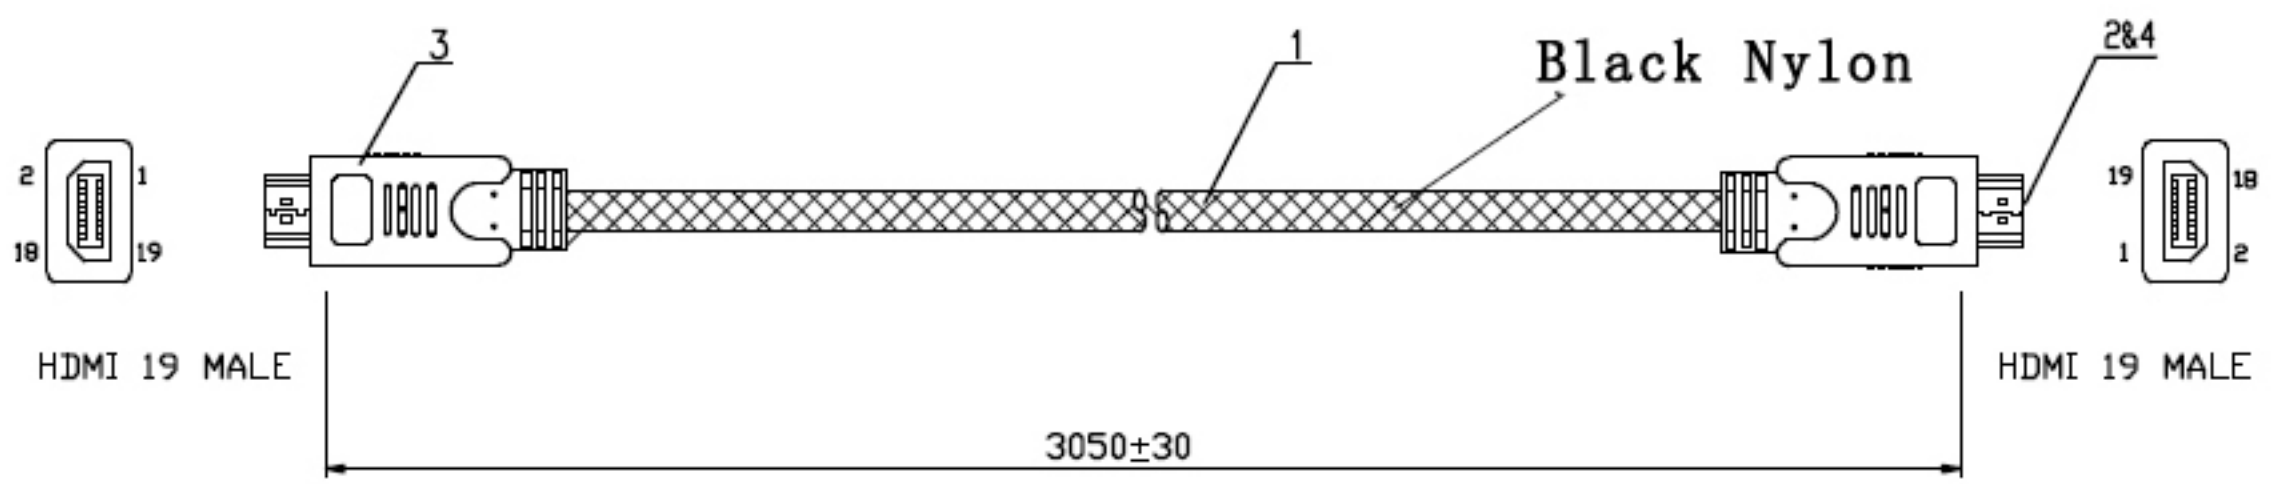

REV	DESCRIPTION
△	

参数要求

1. marking: 允 AWM E258864 STYLE 20276 80°C 30V VW-1 HDMI CABLE

DESCRIPTION

PIN OUT

HDMI 1.3 a
ROSH Compliance

	DESCRIPTION	HDMI CABLE			
	PRAR NO.	HDM-FT1000			
DRAW	July zhang	D NO.			
CHECK		DATE	2009/04/10	Ver.	A
APP.		SHEET	1/1	UNIT	mm
				SCALE	1:1

NO.	PART NO.	PART NAME	MATERIAL	Q' TY	REMARKS
3	3517501	MOLDING	UL 80°C 45P PVC	2	BLACK
2	7219001	CONN.	HDMI 19PIN MALE	2	30U
1	6119002	CABLE	UL 20276 4P*26AWG+1P*26AWG+5C*26AWG+AB+PVC O. D. :9.5mm	1	BLACK